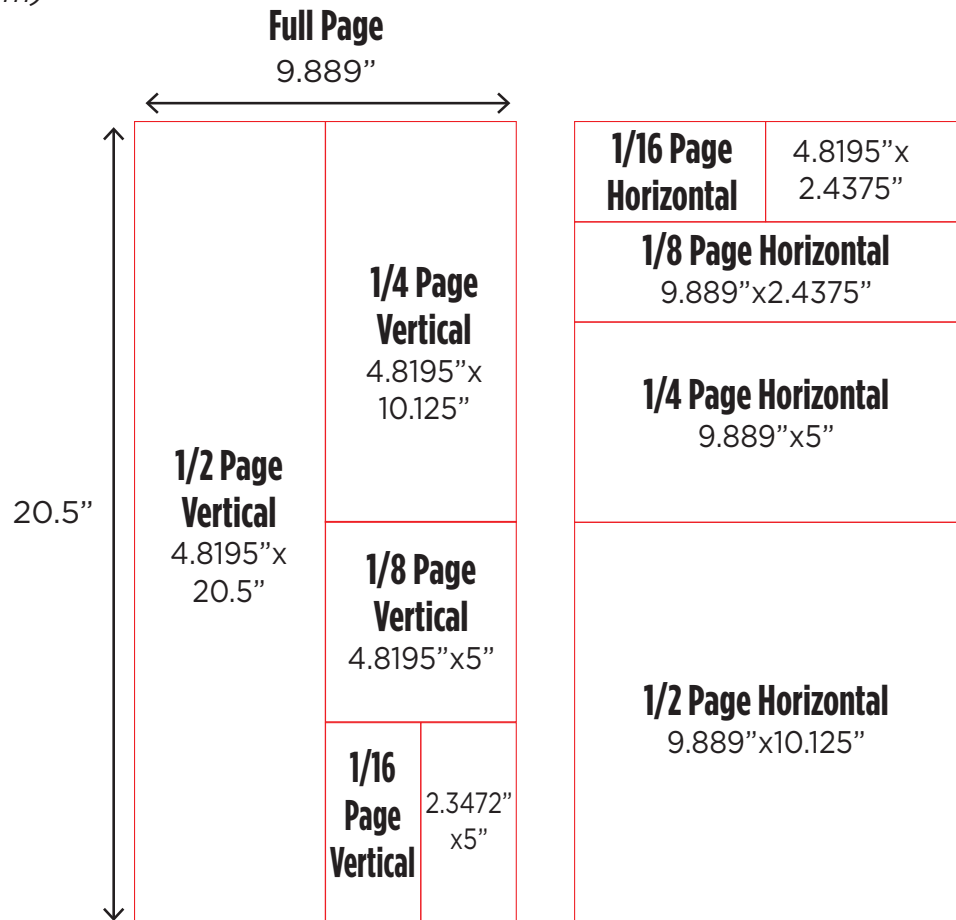

### The Press Democrat

The Press Democrat is offering a spadea wrap section which equals 3 full pages of advertising space. The NCBE wrap section would allow for a wide variety of ad sizes available to members at a dramatic discount. NCBE will utilize either a 1/4 page, or 1/2 page to promote the organization and the benefits of hiring a licensed contractor.

- 1/16th page \$160
- 1/8 page \$300
- 1/4 page \$585
- 1/2 page \$875
- Full page \$1500

All ads run in full color. Requirements are that members commit to a 2 time run. Ad production offered at member discount rate of \$72.25 per hr.